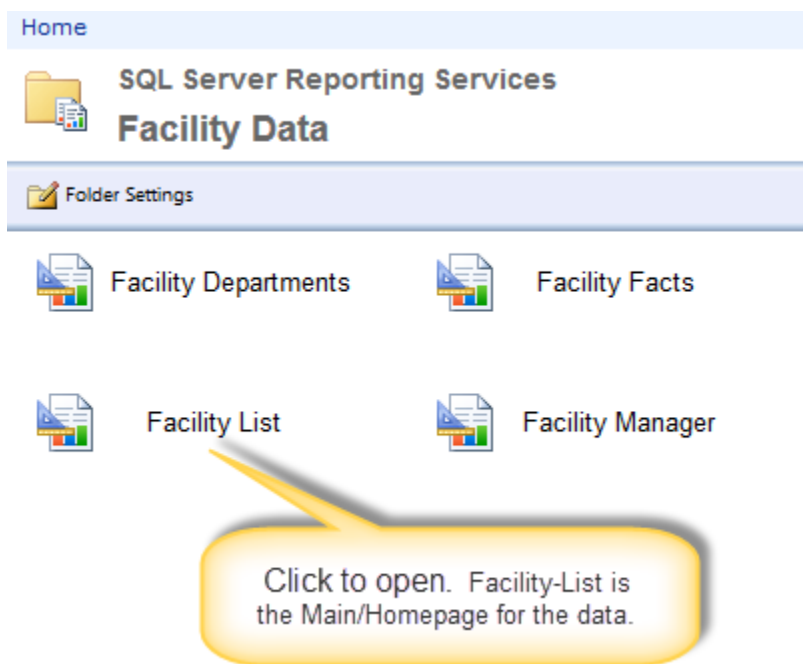

Reports – **Click on report name to open.** Reports are preloading data, so there may be a delay after clicking. Reports work best with Internet Explorer and Firefox. With Chrome and Safari, Save-As/Export to PDF to view data.