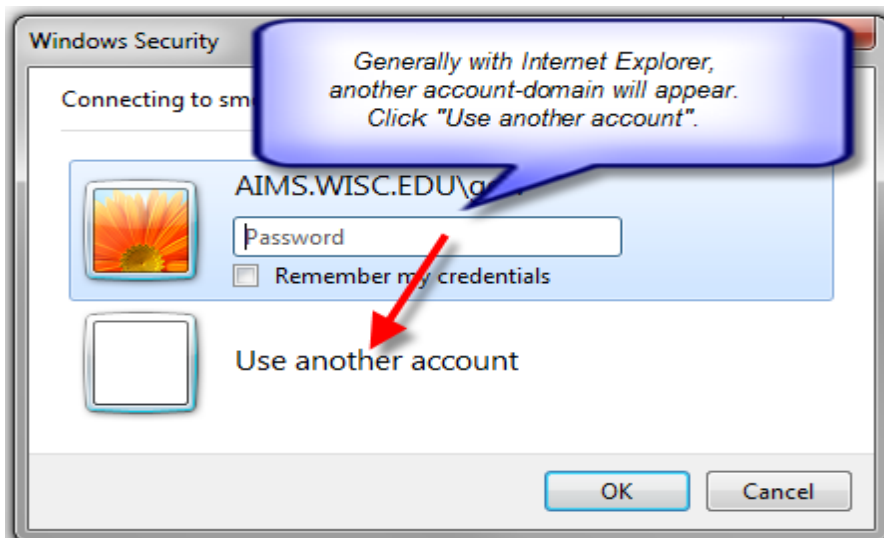

- streamline data collection processes
- permit efficient school/college/department data access
- link Principal Investigators and research grants to space
- link people to space
- track assets and capital equipment

#### Space Management Data Portal

- [INSITE](#)
- [Instructional Space Attributes](#)
- [Campus Facility Information](#)

Click to open. (instructions)

---

Internet Explorer and FireFox browsers work the best. With Chrome and Safari, you have to 'Save As' a PDF to view the data.

Report login for Campus users. You can click 'Remember...' box to save your login.

If your computer/network access is not provided by AIMS, please email to request access.